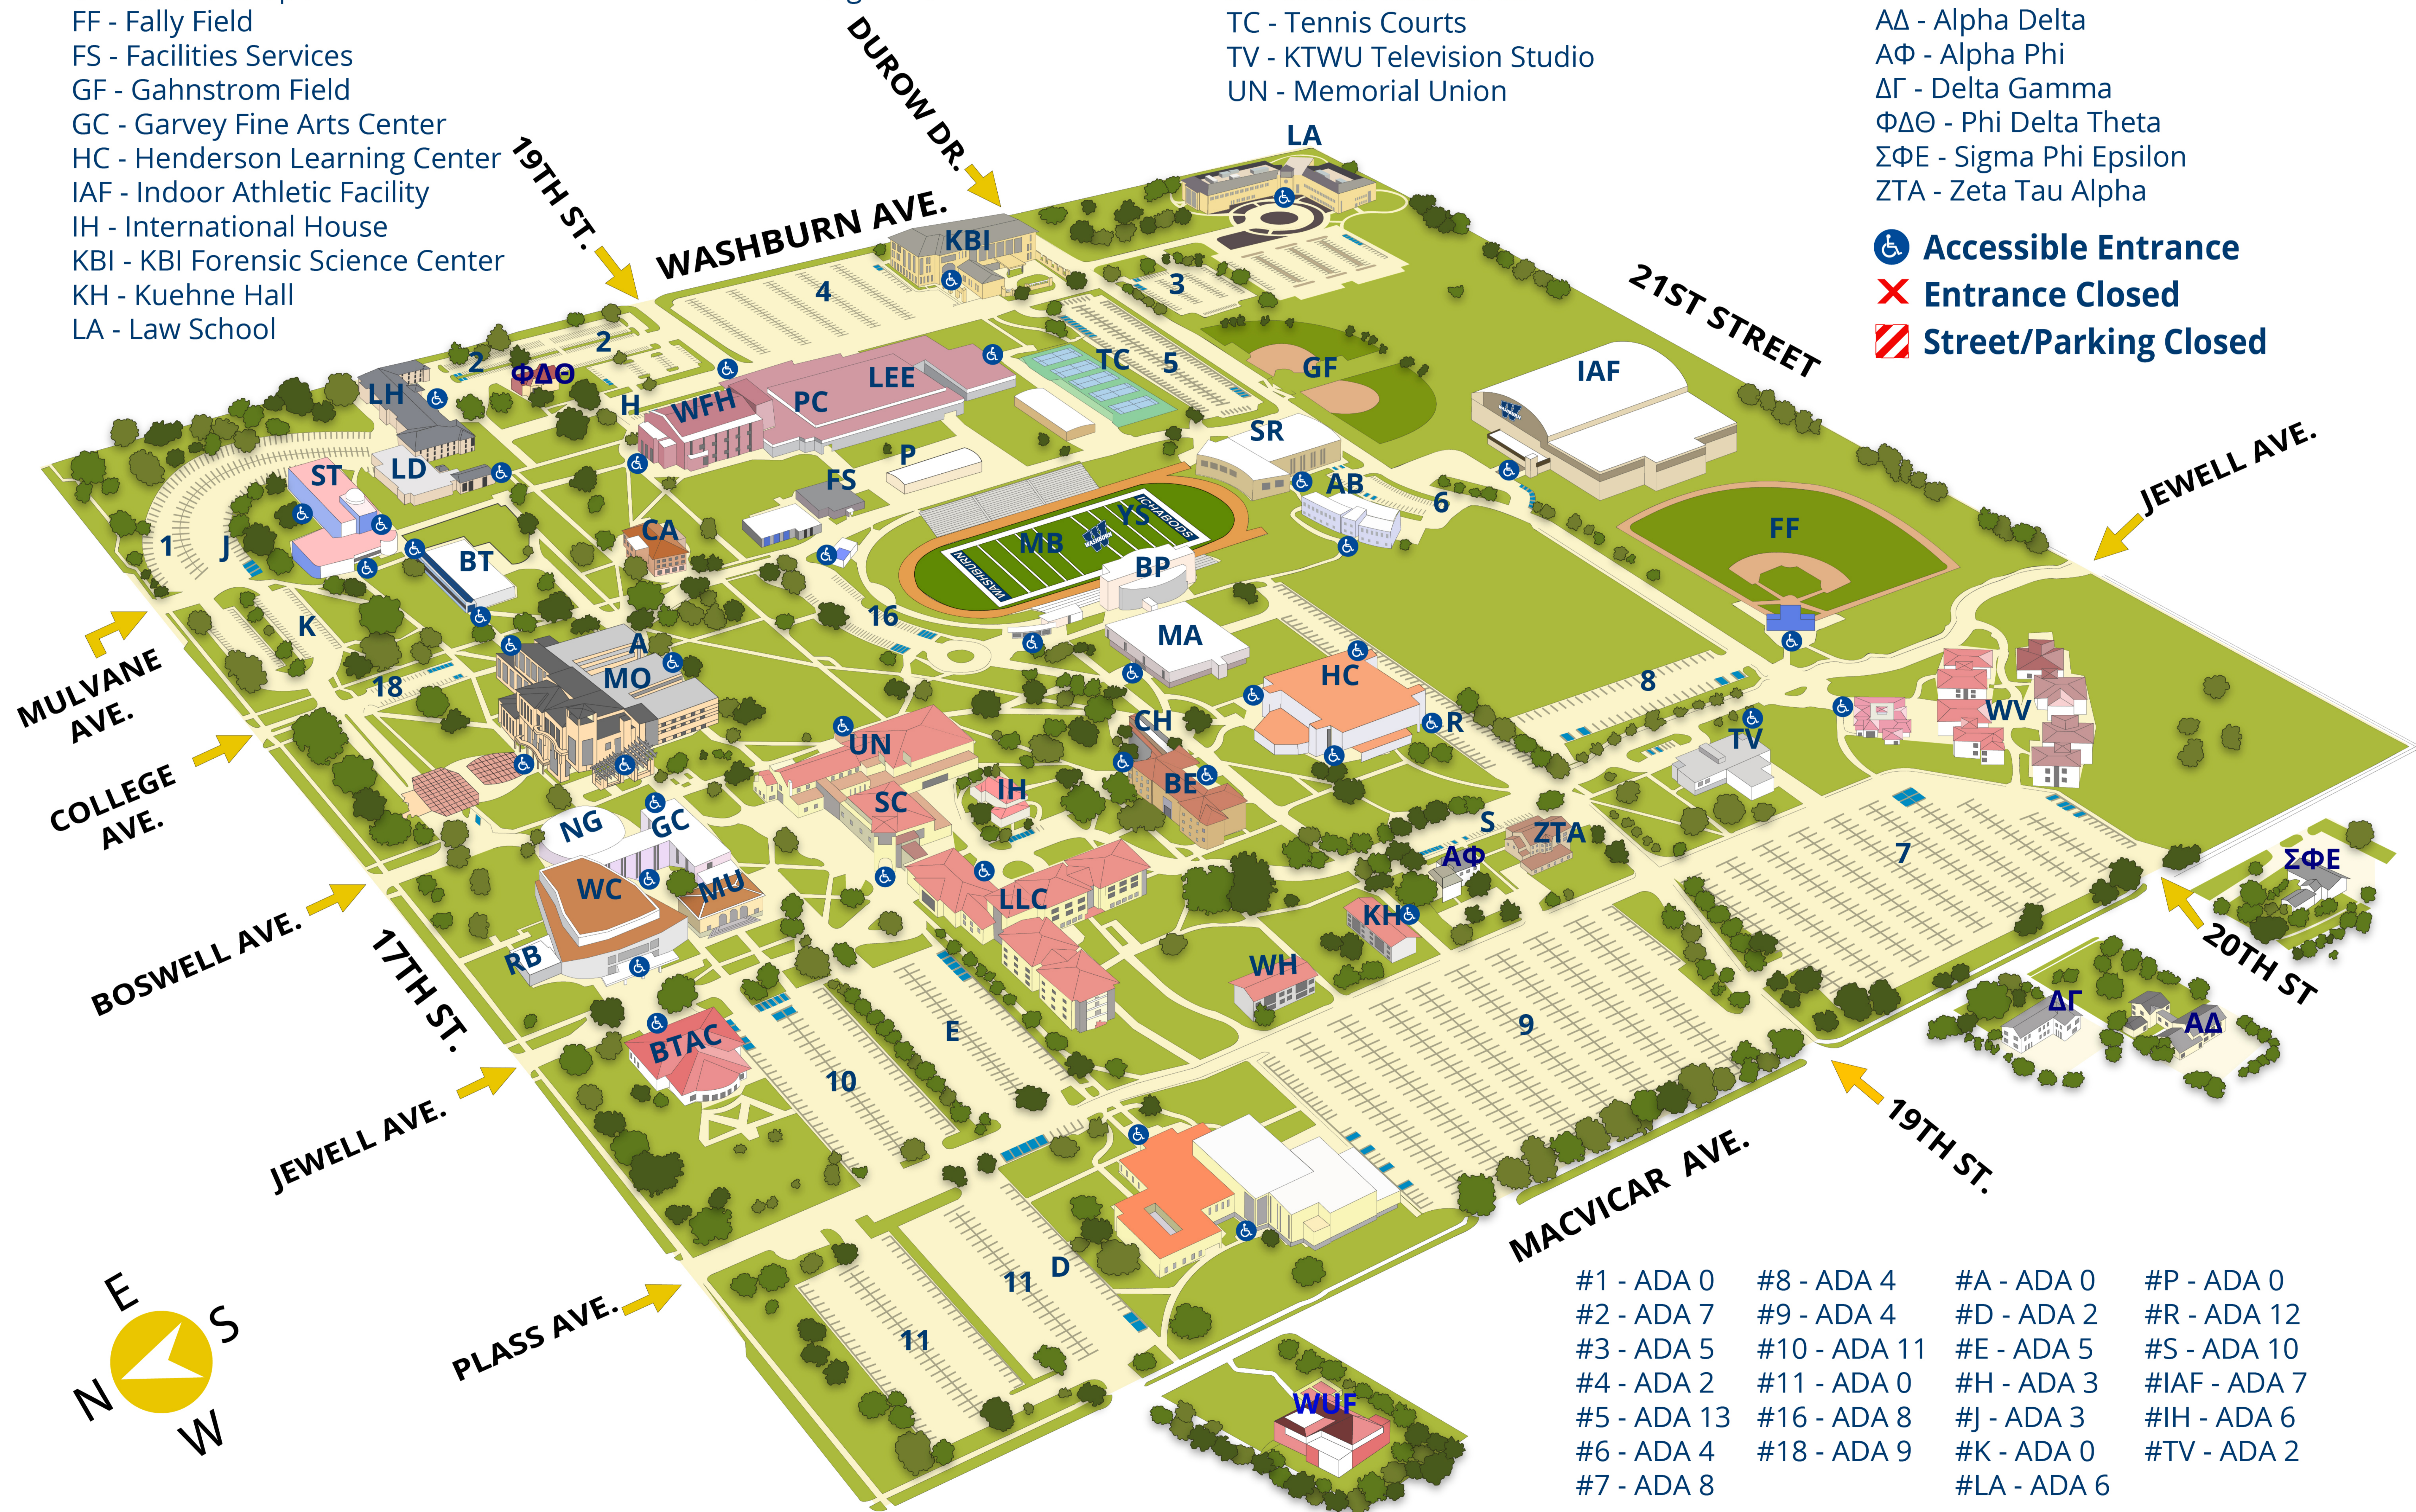

WASHBURN UNIVERSITY CAMPUS MAP

1700 SW College Ave., Topeka, Kansas 66621 785.670.1010

- AB - Art Building
- BE - Benton Hall
- BP - Bianchino Pavilion
- BT - Bennet Computer Center
- BTAC - Bradbury Thompson Alumni Center
- CA - Carnegie Hall
- CH - Carole Chapel
- FF - Fally Field
- FS - Facilities Services
- GF - Gahnstrom Field
- GC - Garvey Fine Arts Center
- HC - Henderson Learning Center
- IAF - Indoor Athletic Facility
- IH - International House
- KBI - KBI Forensic Science Center
- KH - Kuehne Hall
- LA - Law School

- LD - Lincoln Dining
- LEE - Lee Arena
- LH - Lincoln Hall
- LLC - Living Learning Center
- MA - Mabee Library
- MB - Moore Bowl
- MO - Morgan Hall

- MU - Mulvane Art Museum
- NG - Neese Gray Theatre
- PC - Petro Allied Health Center
- RB - Rita Blitt Gallery
- SC - Stauffer Commons Food Court
- SR - Student Recreation & Wellness Center
- ST - Stoffer Science Hall
- TC - Tennis Courts
- TV - KTWU Television Studio
- UN - Memorial Union

- WC - White Concert Hall
- WFH - Whiting Field House
- WH - West Hall
- WUF - Washburn University Foundation
- WV - Washburn Village
- YS - Yager Stadium

- ΑΔ - Alpha Delta
- ΑΦ - Alpha Phi
- ΔΓ - Delta Gamma
- ΦΔΘ - Phi Delta Theta
- ΣΦΕ - Sigma Phi Epsilon
- ZTA - Zeta Tau Alpha

- Accessible Entrance
- Entrance Closed
- Street/Parking Closed

#1 - ADA 0	#8 - ADA 4	#A - ADA 0	#P - ADA 0
#2 - ADA 7	#9 - ADA 4	#D - ADA 2	#R - ADA 12
#3 - ADA 5	#10 - ADA 11	#E - ADA 5	#S - ADA 10
#4 - ADA 2	#11 - ADA 0	#H - ADA 3	#IAF - ADA 7
#5 - ADA 13	#16 - ADA 8	#J - ADA 3	#IH - ADA 6
#6 - ADA 4	#18 - ADA 9	#K - ADA 0	#TV - ADA 2
#7 - ADA 8		#LA - ADA 6	